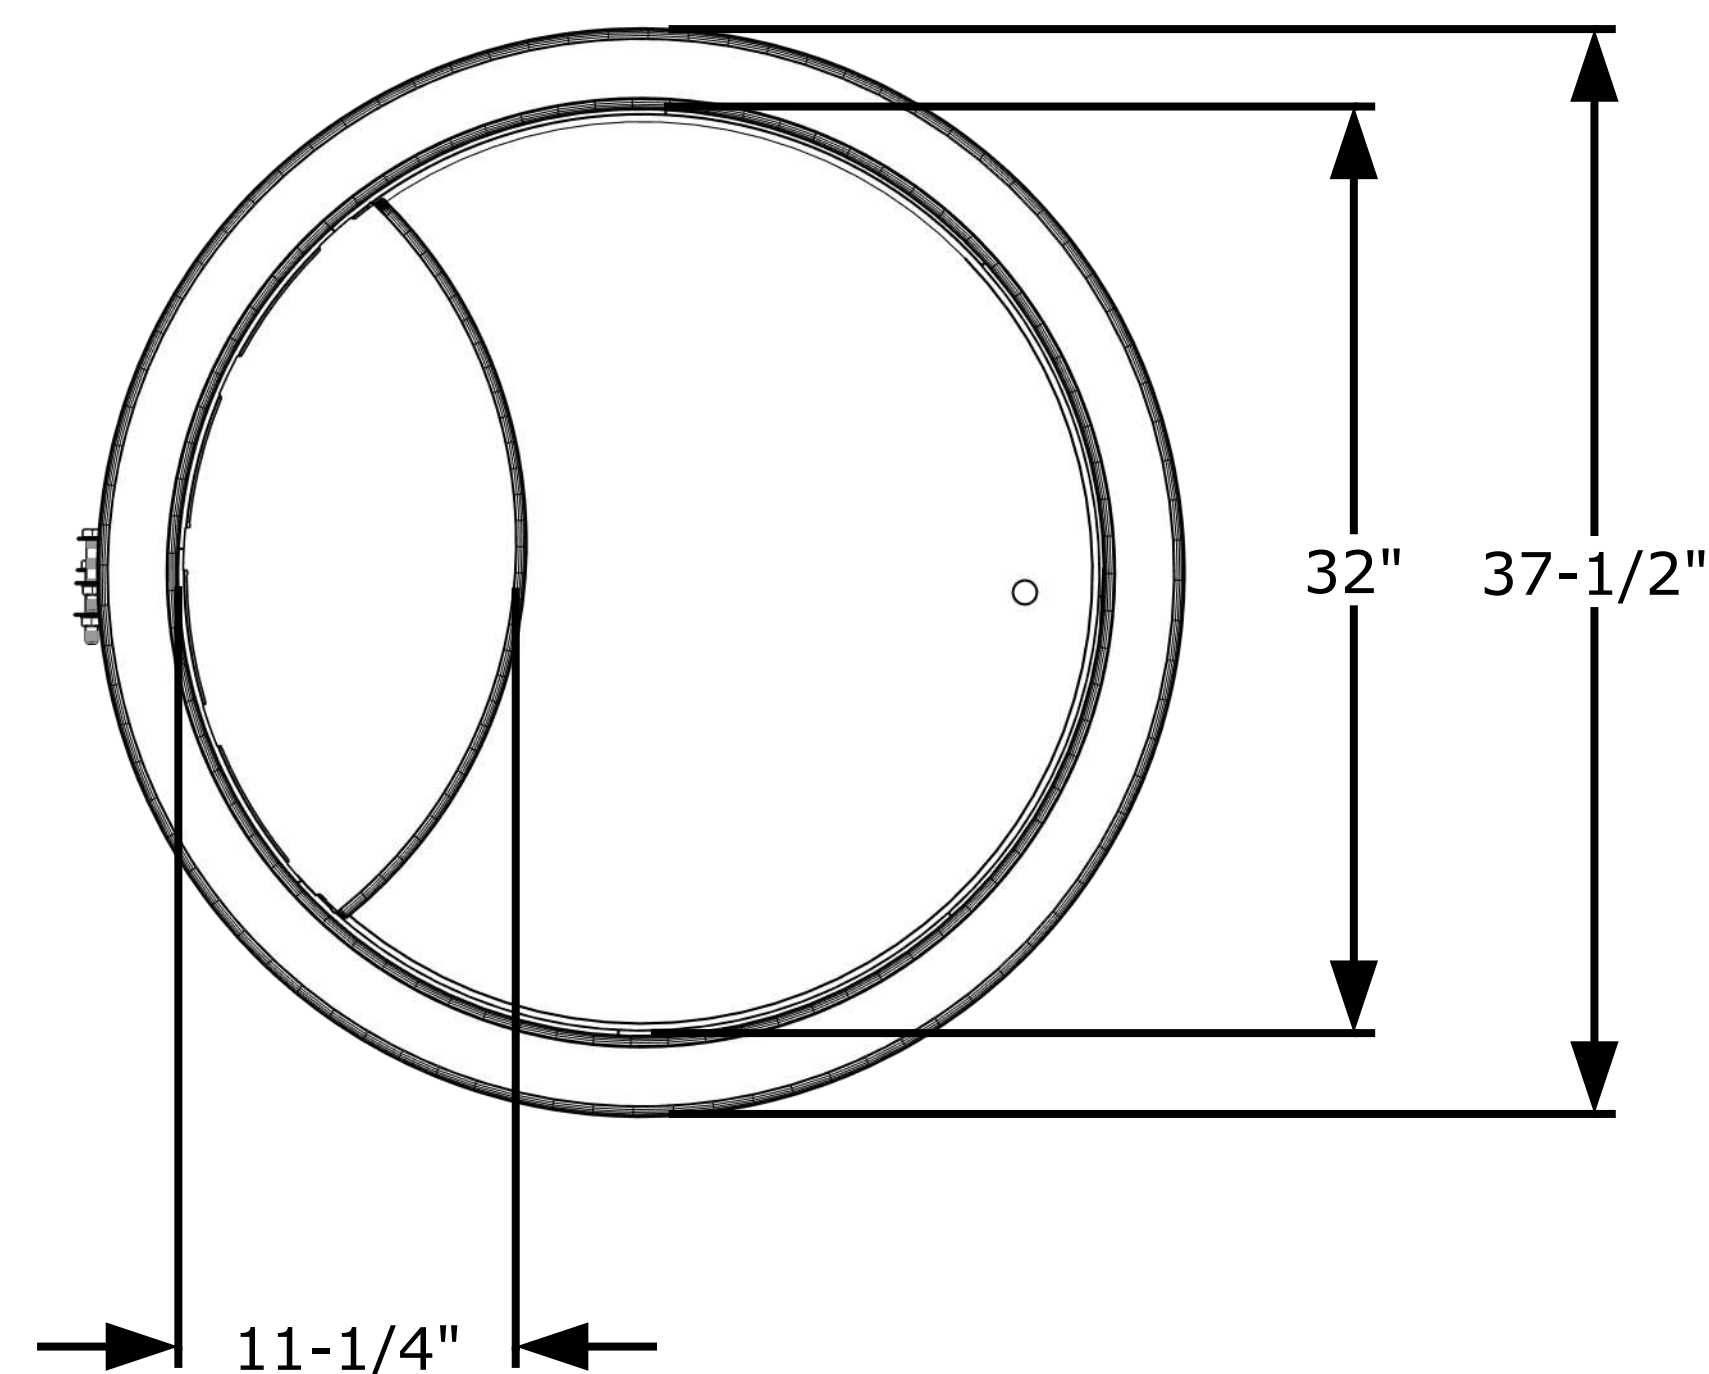

Front View

Perspective View

Line Material	HDPE Plastic
Top Ring, Seat & Floor	3/4" Thick HDPE Plastic
Upright liner walls	1/4" thick HDPE Plastic
Wood Skirting on outside	5/8" thick cedar
Stainless band around outside	3/4" Wide x .030"
Opening size for chiller and drain	3/4" NPT

Top View

Side View