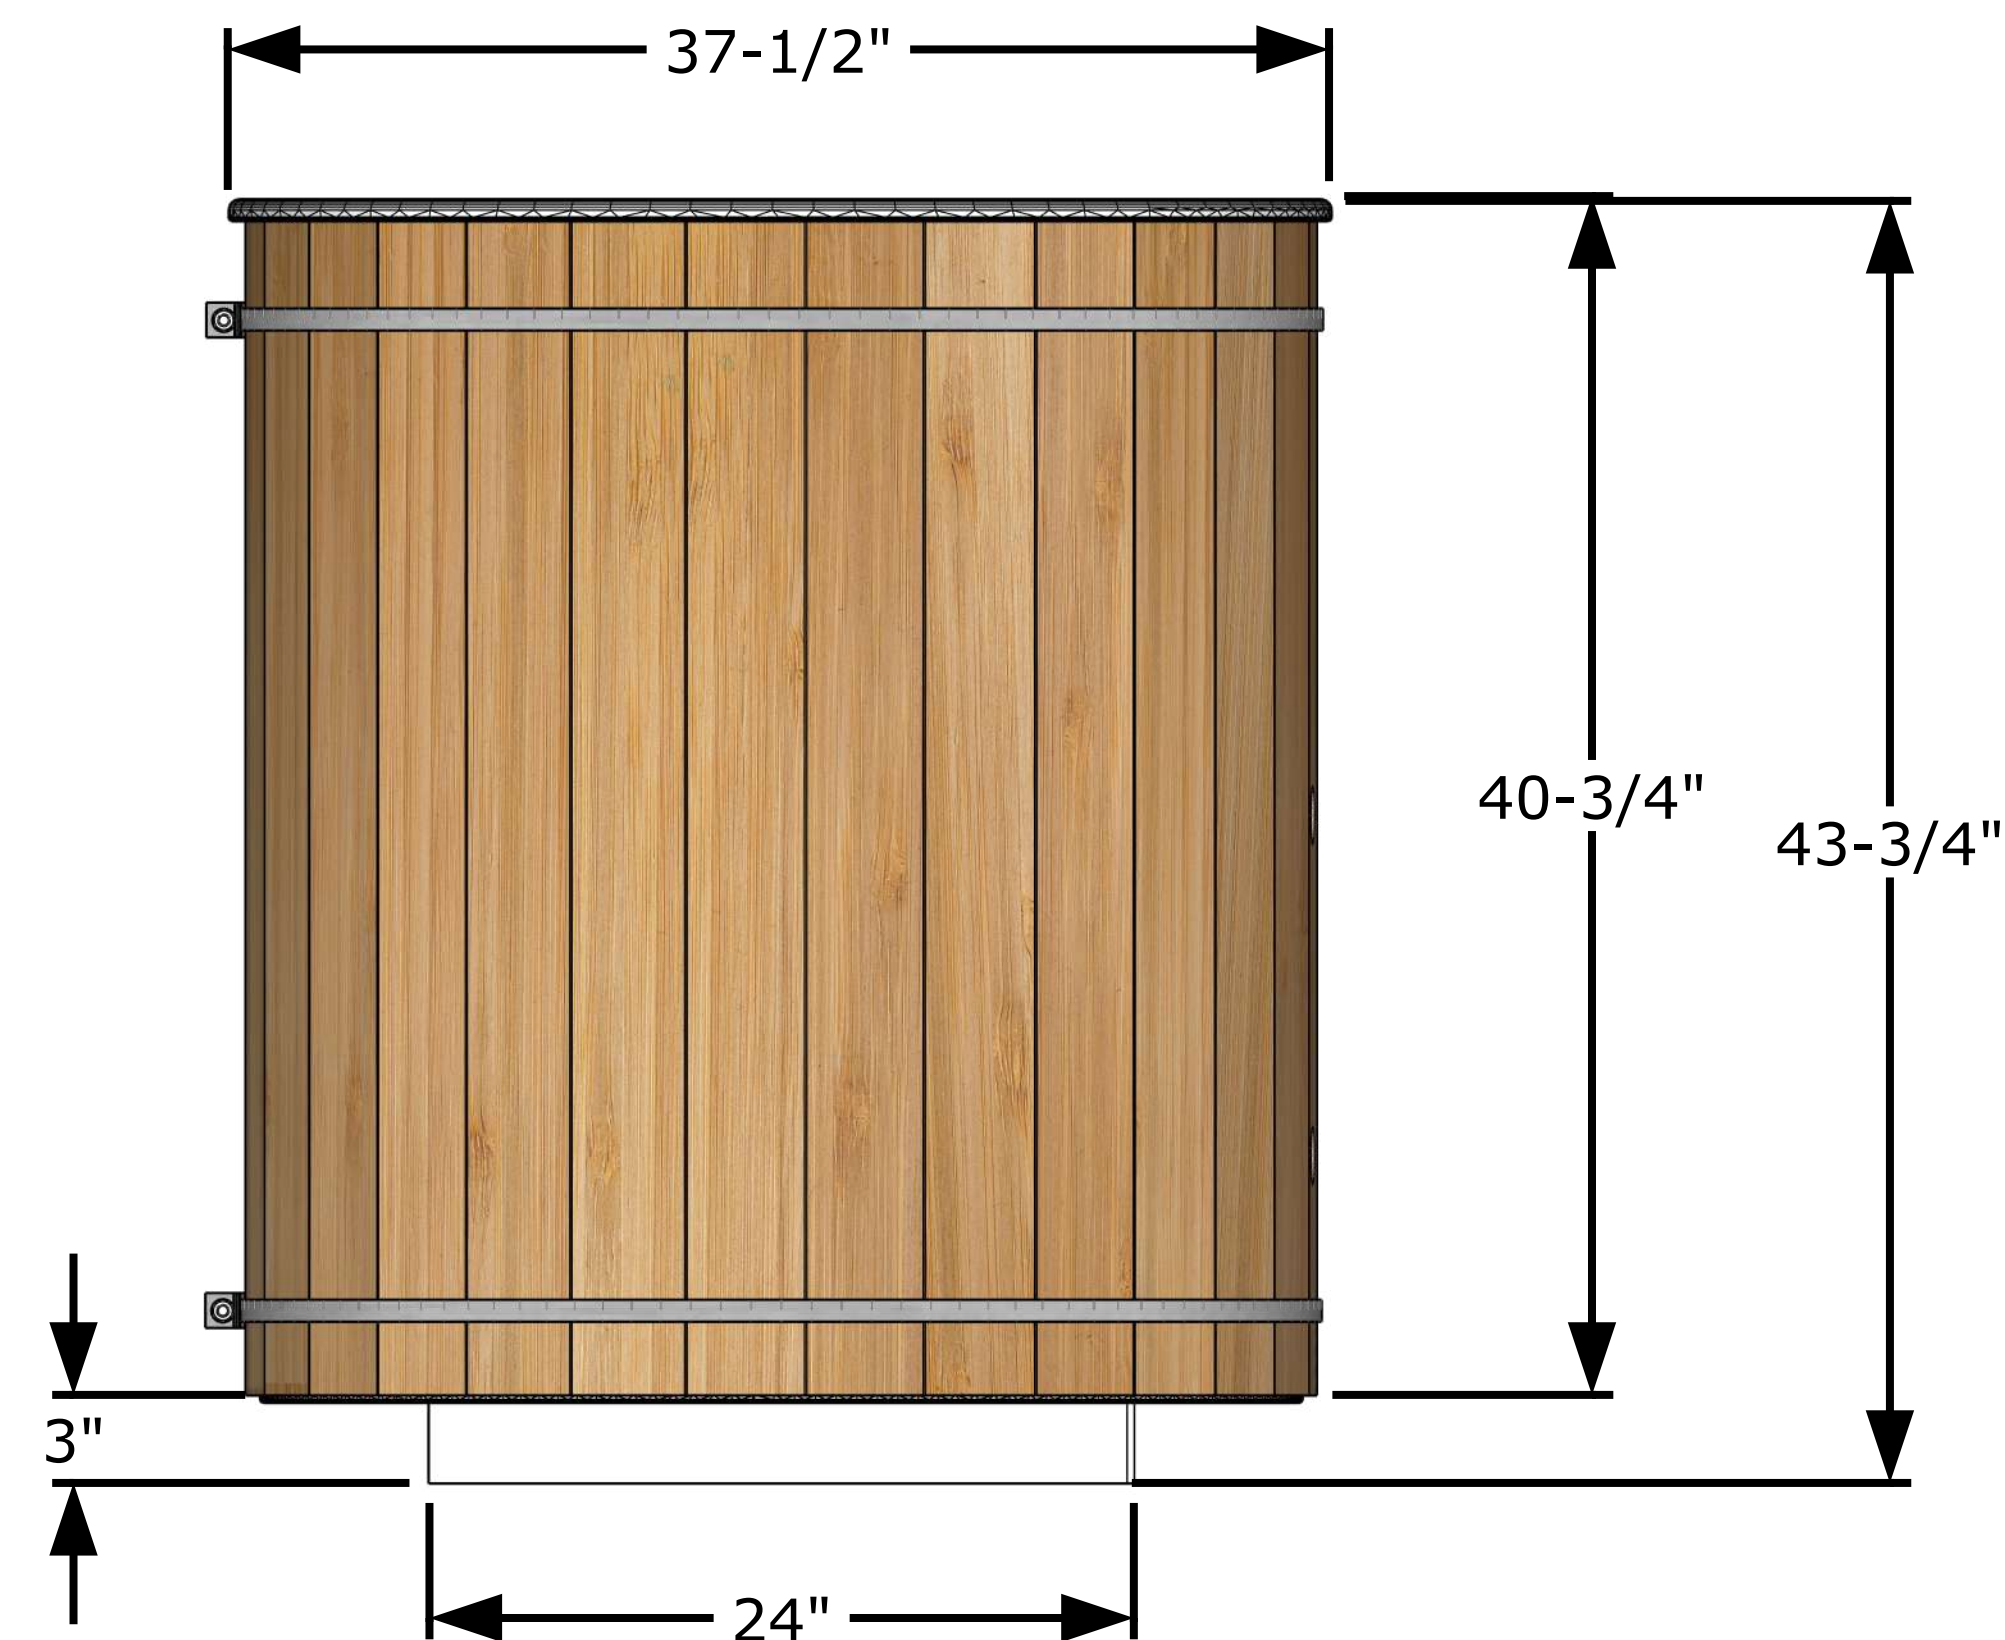

Front View

Perspective View

Line Material	HDPE Plastic
Top Ring, Seat & Floor	3/4" Thick HDPE Plastic
Upright liner walls	1/4" thick HDPE Plastic
Wood Skirting on outside	5/8" thick cedar
Stainless band around outside	3/4" Wide x .030"
Opening size for chiller and drain	3/4" NPT

Top View

Side View